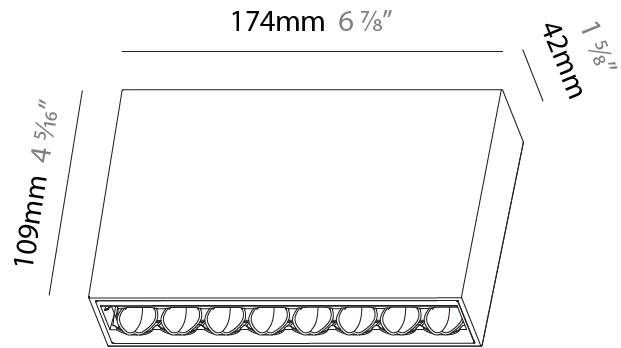

GENERAL

Series: Magiq Hollow Wallwash
Subseries: Magiq Hollow Wallwash
Brand: Prolicht
Division: Architectural
Mounting Type: Surface
Mounting Location: Ceiling
Subcategory: Wallwash

PHYSICAL

Shape: Rectangle
Length (mm): 174
Length (in): 6 7/8
Width (mm): 42
Width (in): 1 5/8
Height (mm): 109
Height (in): 4 5/16
Light Distribution: Direct
Fixture Finish: SSR / BKV / CWI / CRY / HAB / UFT / ITA / RUA / FTG / MYG / LOD / PUS / FRO / FUP / KIA / POP / BLS / SPG / MEY / GOH / GUM / CHC / COM / ABZ / JAG / OBR / MOS / ROR
Holder Finish: WHI / BLK
Accent Finish: SSR / BKV / CWI / CRY / HAB / LAG / UFT / ITA / RUA / RUR / MIC / FTG / MYG / TWT / LOD / PUS / FRO / FUP / KIA / POP / BLS / SPG / MEY / GOH / GUM / CHC / COM / ABZ / JAG
Fixture Material: Aluminum Die Cast

ELECTRICAL

Lamp Type: LED (Zhaga Standard)
Input Wattage (W): 19
Total Output Wattage (W): 17.3
Dimming: Tri-Mode (Non-Dimming and Phase Dimming (120Vac only) and 0-10V Dimming)
Driver Included: Yes
Driver Location: Integrated
Driver Type: Constant Current - Universal
Driver Class: Class 1
Input Voltage (V): 120 - 277
Constant Current (MA): 700mA

LED

Number of LEDs: 4
Color Temperature (°K): 2700 / 3000 / 3500 / 4000
Max. Delivered Lumen (lm): 1270 / 1270 / 1513 / 1544
Nominal Lumen (lm): 1492 / 1492 / 1778 / 1814
CRI: >90 CRI
Efficiency (%): 80
Lamp Life (hrs): 50000

OPTICAL

Adjustability: Fixed

RATINGS AND CERTIFICATIONS

Certified By: Certified for North American Standards
IP rating: IP20