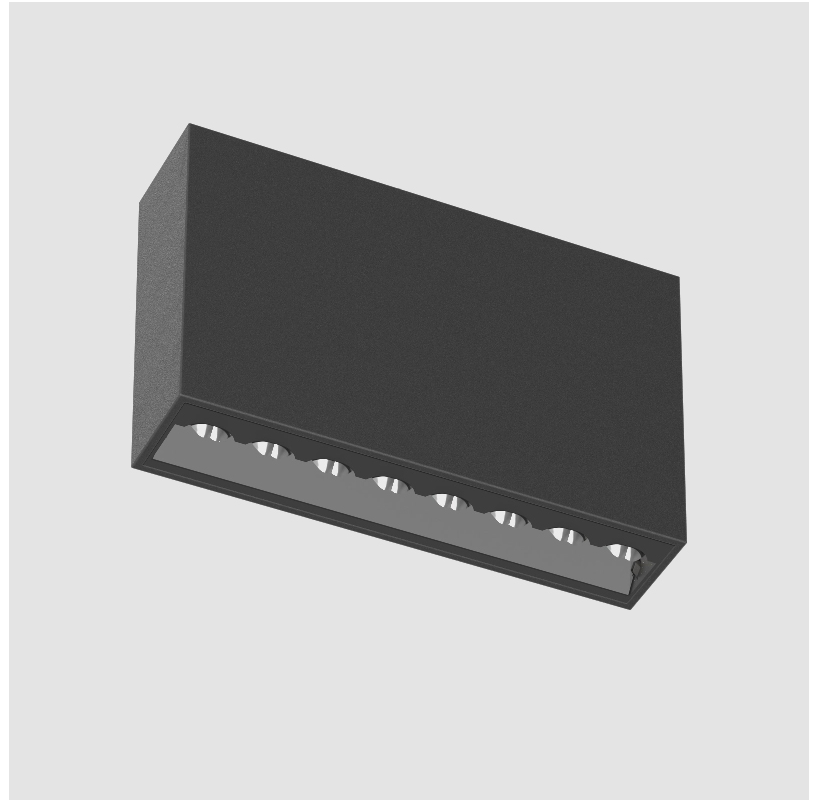

MAGIQ HOLLOW WALLWASH SURFACE

A3D187-

base number Color Finish Finishes
 Temperature Options (Diamond)

- To build a product code in our configurator select the specify button on the base model # product page
- To build a manual product code on this datasheet choose from the options listed below in blue font and add the suffix to the base model #

GENERAL

Series: Magiq Hollow Wallwash
 Subseries: Magiq Hollow Wallwash
 Brand: Prolight
 Division: Architectural
 Mounting Type: Surface
 Mounting Location: Ceiling
 Subcategory: Wallwash

PHYSICAL

Shape: Rectangle
 Length (mm): 174
 Length (in): 6 ⁷/₈
 Width (mm): 42
 Width (in): 1 ⁵/₈
 Height (mm): 109
 Height (in): 4 ⁵/₁₆
 Light Distribution: Direct
 Fixture Finish: SSR / BKV / CWI / CRY / HAB / UFT / ITA / RUA / FTG / MYG / LOD / PUS / FRO / FUP / KIA / POP / BLS / SPG / MEY / GOH / GUM / CHC / COM / ABZ / JAG / OBR / MOS / ROR
 Holder Finish: WHI / BLK
 Fixture Material: Aluminum Die Cast

OPTICAL

Adjustability: Fixed

RATINGS AND CERTIFICATIONS

Certified By: Certified for North American Standards
 IP rating: IP20

MAGIQ HOLLOW WALLWASH SURFACE

A3D187-

PROJECT

TYPE

GENERAL

Series: Magiq Hollow Wallwash
 Subseries: Magiq Hollow Wallwash
 Brand: Prolicht
 Division: Architectural
 Mounting Type: Surface
 Mounting Location: Ceiling
 Subcategory: Wallwash

PHYSICAL

Shape: Rectangle
 Length (mm): 174
 Length (in): 6 7/8
 Width (mm): 42
 Width (in): 1 5/8
 Height (mm): 109
 Height (in): 4 5/16
 Light Distribution: Direct
 Fixture Finish: SSR / BKV / CWI / CRY / HAB / UFT / ITA / RUA / FTG / MYG / LOD / PUS / FRO / FUP / KIA / POP / BLS / SPG / MEY / GOH / GUM / CHC / COM / ABZ / JAG / OBR / MOS / ROR
 Holder Finish: WHI / BLK
 Accent Finish: SSR / BKV / CWI / CRY / HAB / LAG / UFT / ITA / RUA / RUR / MIC / FTG / MYG / TWT / LOD / PUS / FRO / FUP / KIA / POP / BLS / SPG / MEY / GOH / GUM / CHC / COM / ABZ / JAG
 Fixture Material: Aluminum Die Cast