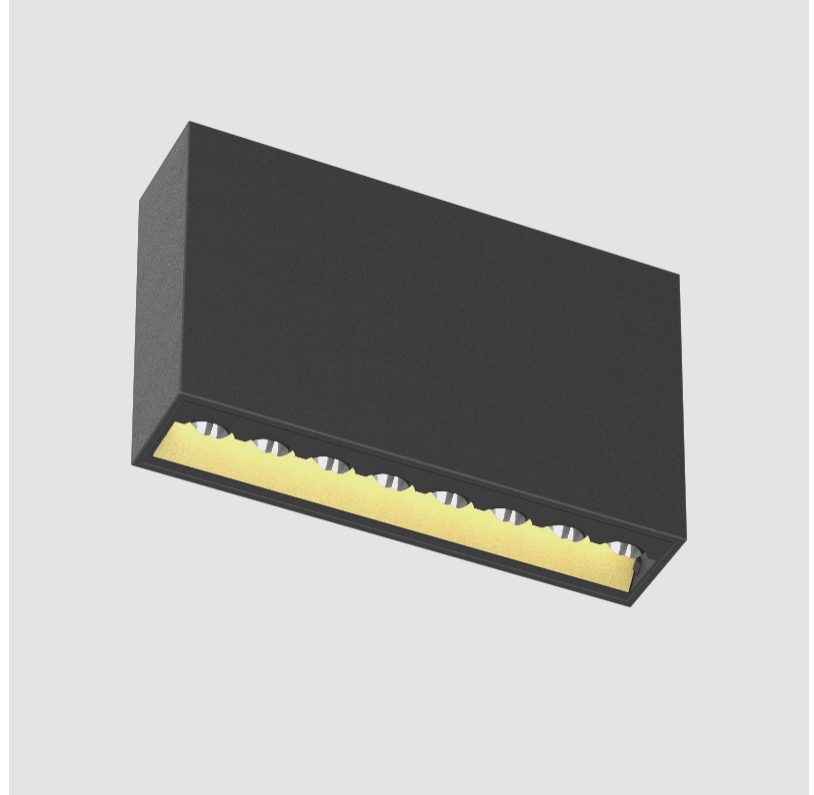

GENERAL

Series: Magiq Hollow Wallwash
Subseries: Magiq Hollow Wallwash
Brand: Prolicht
Division: Architectural
Mounting Type: Surface
Mounting Location: Ceiling
Subcategory: Wallwash

PHYSICAL

Shape: Rectangle
Length (mm): 174
Length (in): 6 7/8
Width (mm): 42
Width (in): 1 5/8
Height (mm): 109
Height (in): 4 5/16
Light Distribution: Direct
Fixture Finish: SSR / BKV / CWI / CRY / HAB / UFT / ITA / RUA / FTG / MYG / LOD / PUS / FRO / FUP / KIA / POP / BLS / SPG / MEY / GOH / GUM / CHC / COM / ABZ / JAG / OBR / MOS / ROR
Holder Finish: WHI / BLK
Accent Finish: SSR / BKV / CWI / CRY / HAB / LAG / UFT / ITA / RUA / RUR / MIC / FTG / MYG / TWT / LOD / PUS / FRO / FUP / KIA / POP / BLS / SPG / MEY / GOH / GUM / CHC / COM / ABZ / JAG
Fixture Material: Aluminum Die Cast

ELECTRICAL

Lamp Type: LED (Zhaga Standard)
Input Wattage (W): 19
Total Output Wattage (W): 17.3
Dimming: Tri-Mode (Non-Dimming and Phase Dimming (120Vac only) and 0-10V Dimming)
Driver Included: Yes
Driver Location: Integrated
Driver Type: Constant Current - Universal
Driver Class: Class 1
Input Voltage (V): 120 - 277
Constant Current (MA): 700mA

LED

Number of LEDs: 4
Color Temperature (°K): 2700 / 3000 / 3500 / 4000
Max. Delivered Lumen (lm): 1270 / 1270 / 1513 / 1544
Nominal Lumen (lm): 1492 / 1492 / 1778 / 1814
CRI: >90 CRI
Efficiency (%): 80
Lamp Life (hrs): 50000

OPTICAL

Adjustability: Fixed

RATINGS AND CERTIFICATIONS

Certified By: Certified for North American Standards
IP rating: IP20